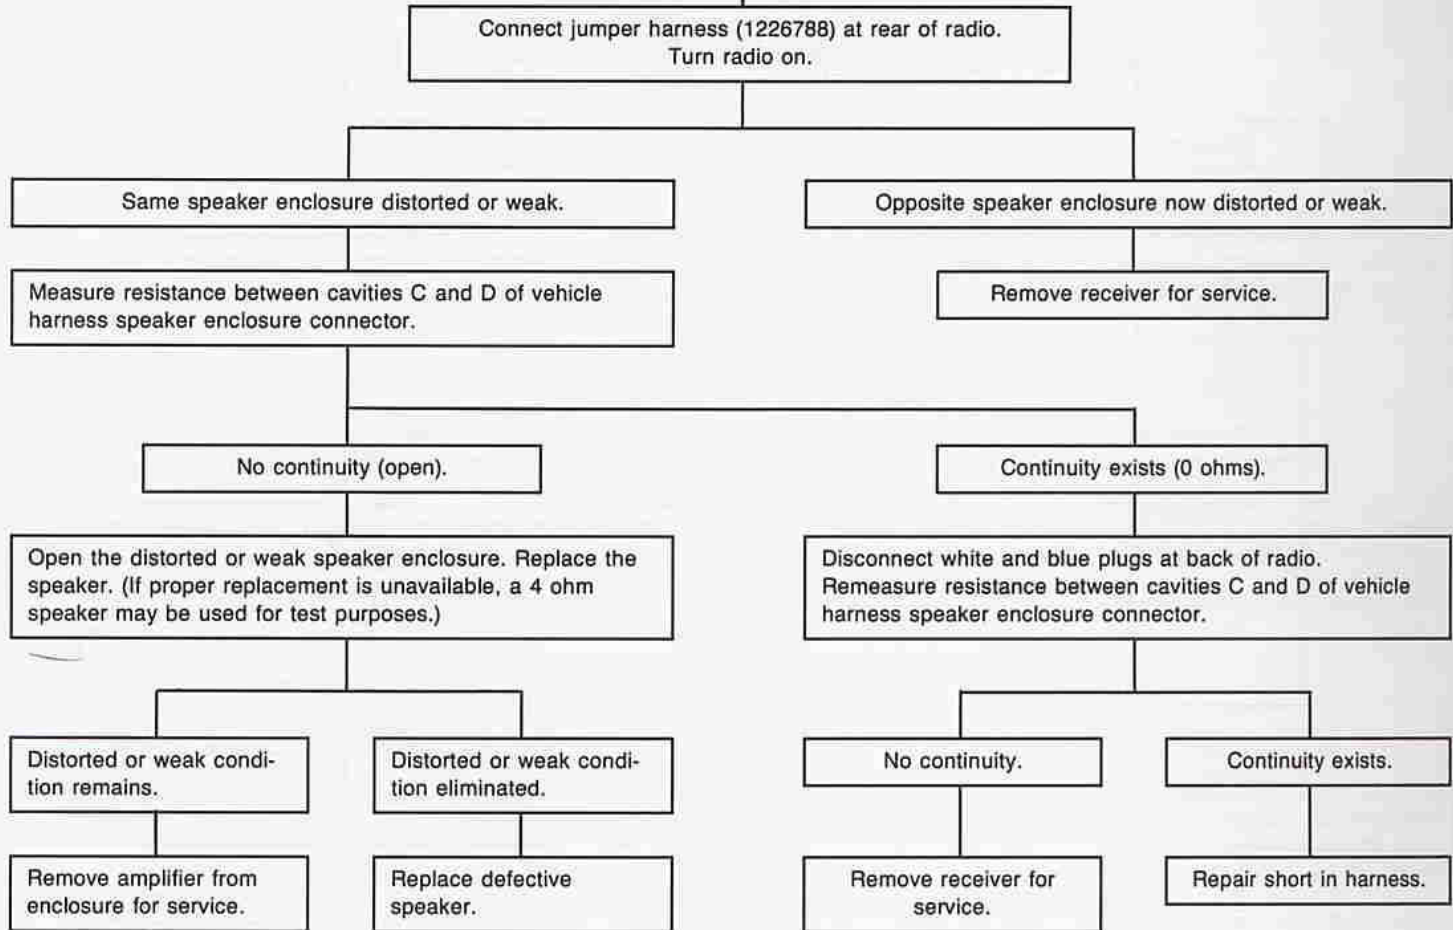

ONE SPEAKER ENCLOSURE DISTORTED OR WEAK (No Engine Noise)

CorvetteRadios.Com 503-422-7334

Diagnostic Jumper Harness Schematic (Part No. 1226778)