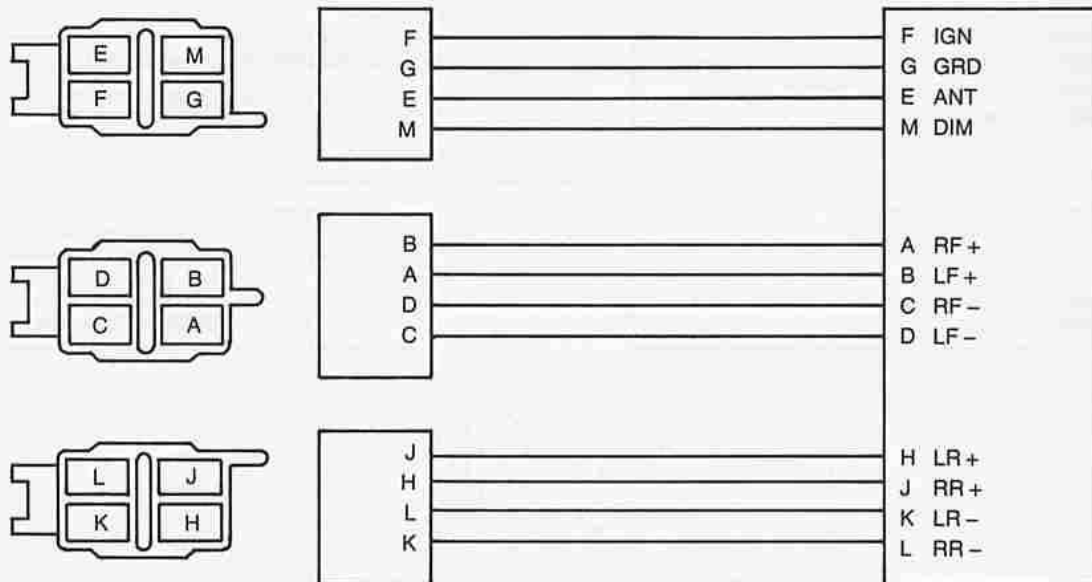

ONE SPEAKER ENCLOSURE DISTORTED OR WEAK (No Engine Noise)

CorvetteRadios.Com 503-422-7334

Diagnostic Jumper Harness Schematic (Part No. 1226778)