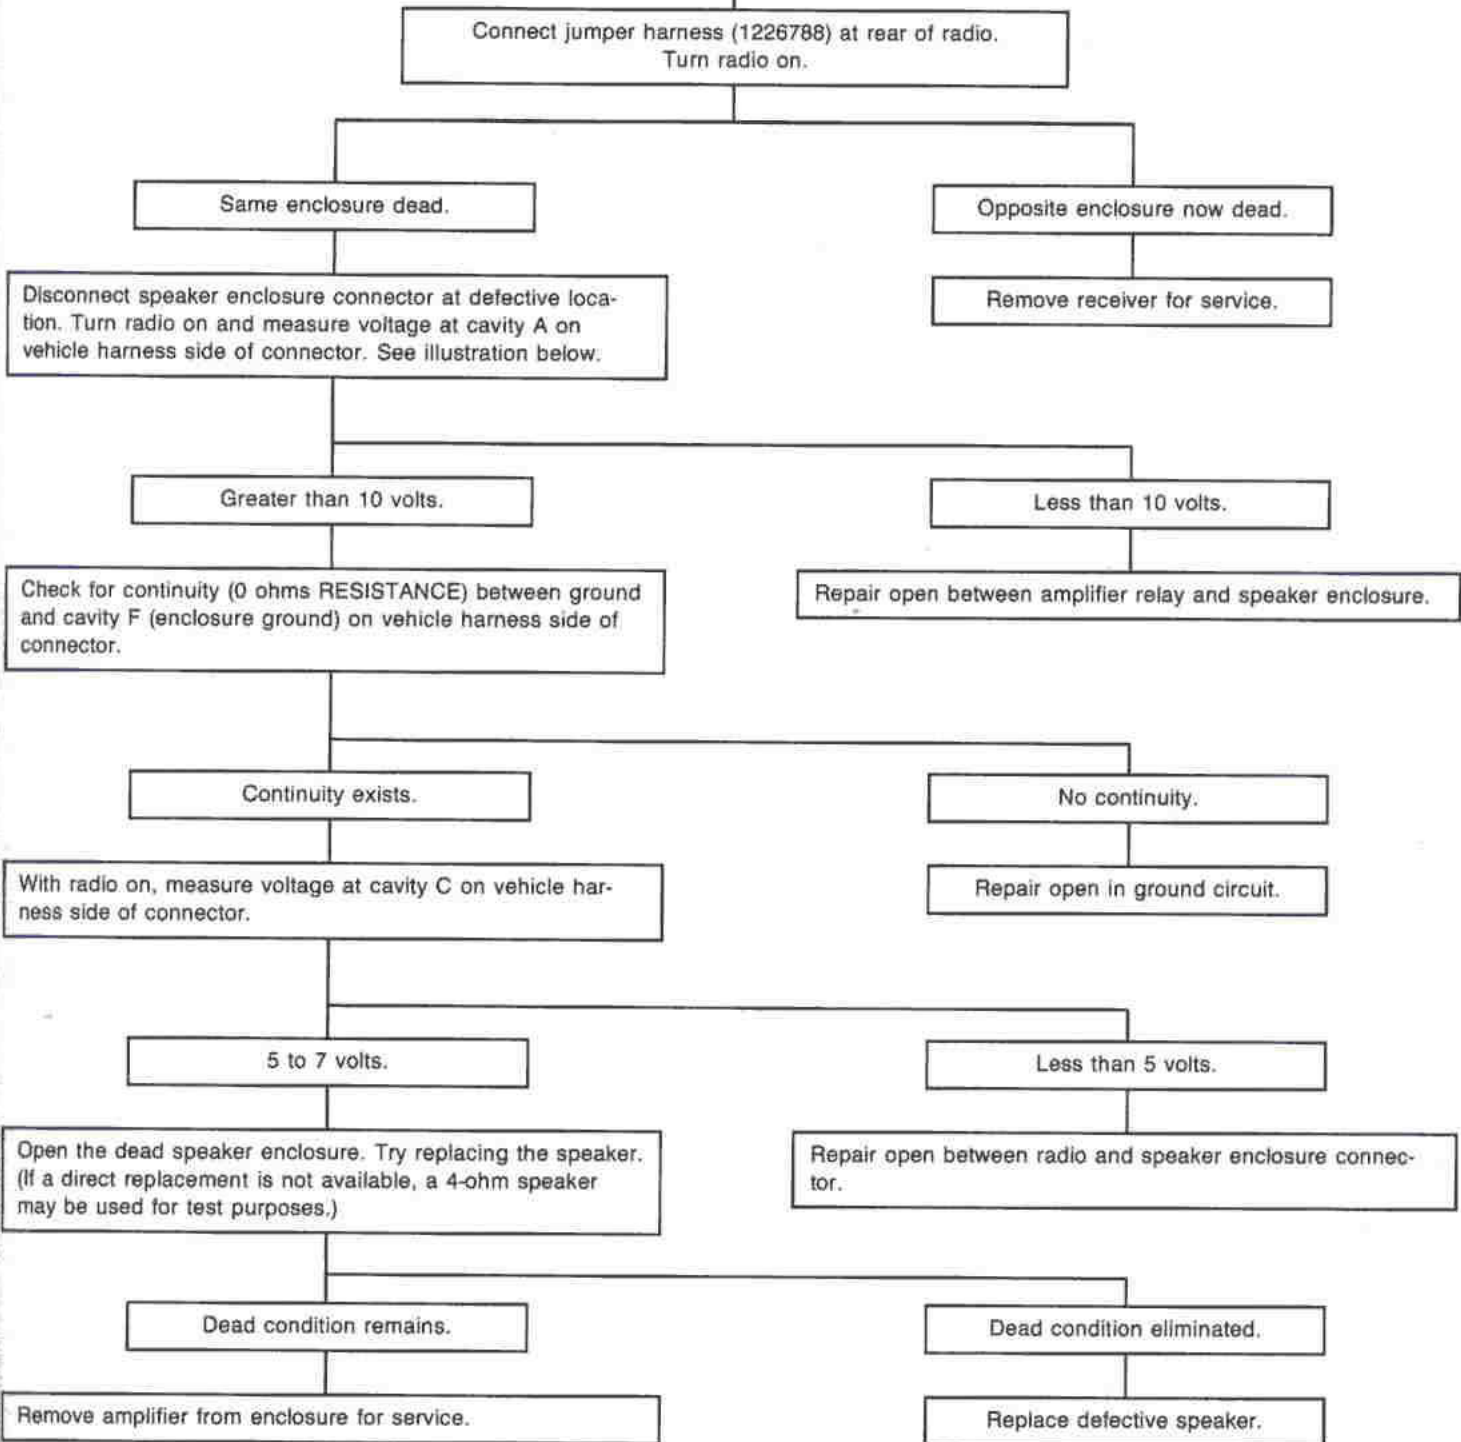

ONE SPEAKER ENCLOSURE DEAD

CorvetteRadios.Com 503-422-7334

CorvetteRadios.Com 503-422-7334